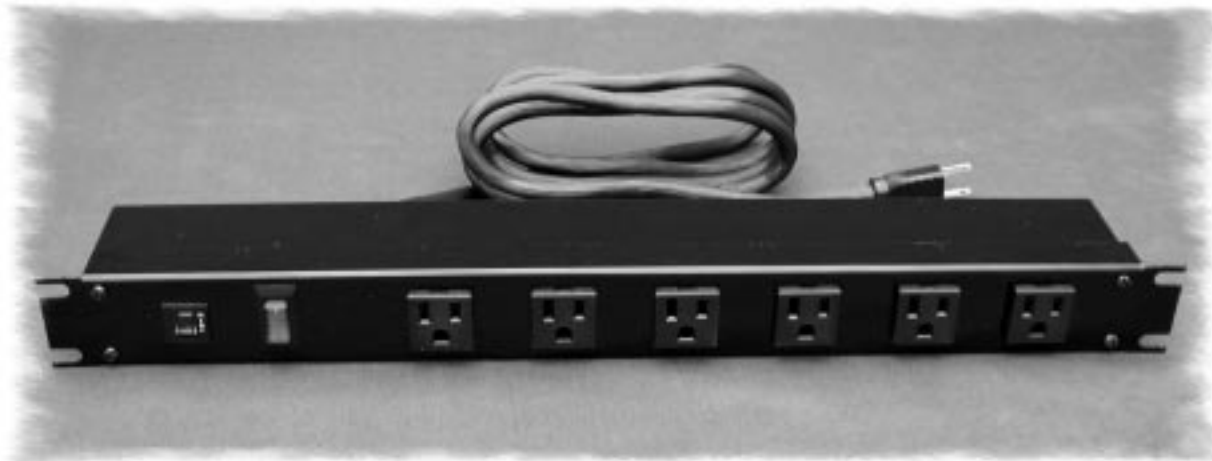

15 Amp - 90° Version

- ~ Receptacles turned 90°
- ~ Designed for power distribution from front or rear of unit.
- ~ Tough steel case available in a black powder coat finish.
- ~ Heavy-duty power cord – 14/3 SJTW for extreme temperature ranges.
- ~ Integral molded straight-blade (NEMA 5-15P) or twist lock (NEMA L5-15P) configuration.
- ~ Available with lighted on/off switch or red pilot light to indicate power on.
- ~ Includes 15A, 125VAC circuit breaker to prevent accidental line overload.
- ~ CSA certified.
- ~ UL recognized - under the component program of UL.

15 Amp Rack Mount Power Panels with 90° Receptacles

Part No.	Outlets	Outlet Location	On-Off Switch	Pilot Light	Plug Type	Cord Length	Dimensions (Inches) LxWxH	Electrical Rating	Shipping Weight
1582H6A1BKRA	6	Front	Yes	-	Straight	6'	19 x 3 x 1.75	120VAC/15A	4 lbs
1582H6B1BKRA	6	Front	Yes	-	Straight	15'	19 x 3 x 1.75	120VAC/15A	4 lbs
1582H6C1BKRA	6	Front	Yes	-	Twist Lock	6'	19 x 3 x 1.75	120VAC/15A	4 lbs
1582H6D1BKRA	6	Front	Yes	-	Twist Lock	15'	19 x 3 x 1.75	120VAC/15A	4 lbs
1582T6A1BKRA	6	Front	-	Yes	Straight	6'	19 x 3 x 1.75	120VAC/15A	4 lbs
1582T6B1BKRA	6	Front	-	Yes	Straight	15'	19 x 3 x 1.75	120VAC/15A	4 lbs
1582T6C1BKRA	6	Front	-	Yes	Twist Lock	6'	19 x 3 x 1.75	120VAC/15A	4 lbs
1582T6D1BKRA	6	Front	-	Yes	Twist Lock	15'	19 x 3 x 1.75	120VAC/15A	4 lbs
1583H6A1BKRA	6	Rear	Yes	-	Straight	6'	19 x 3 x 1.75	120VAC/15A	4 lbs
1583H6B1BKRA	6	Rear	Yes	-	Straight	15'	19 x 3 x 1.75	120VAC/15A	4 lbs
1583H6C1BKRA	6	Rear	Yes	-	Twist Lock	6'	19 x 3 x 1.75	120VAC/15A	4 lbs
1583H6D1BKRA	6	Rear	Yes	-	Twist Lock	15'	19 x 3 x 1.75	120VAC/15A	4 lbs
1583T6A1BKRA	6	Rear	-	Yes	Straight	6'	19 x 3 x 1.75	120VAC/15A	4 lbs
1583T6B1BKRA	6	Rear	-	Yes	Straight	15'	19 x 3 x 1.75	120VAC/15A	4 lbs
1583T6C1BKRA	6	Rear	-	Yes	Twist Lock	6'	19 x 3 x 1.75	120VAC/15A	4 lbs
1583T6D1BKRA	6	Rear	-	Yes	Twist Lock	15'	19 x 3 x 1.75	120VAC/15A	4 lbs